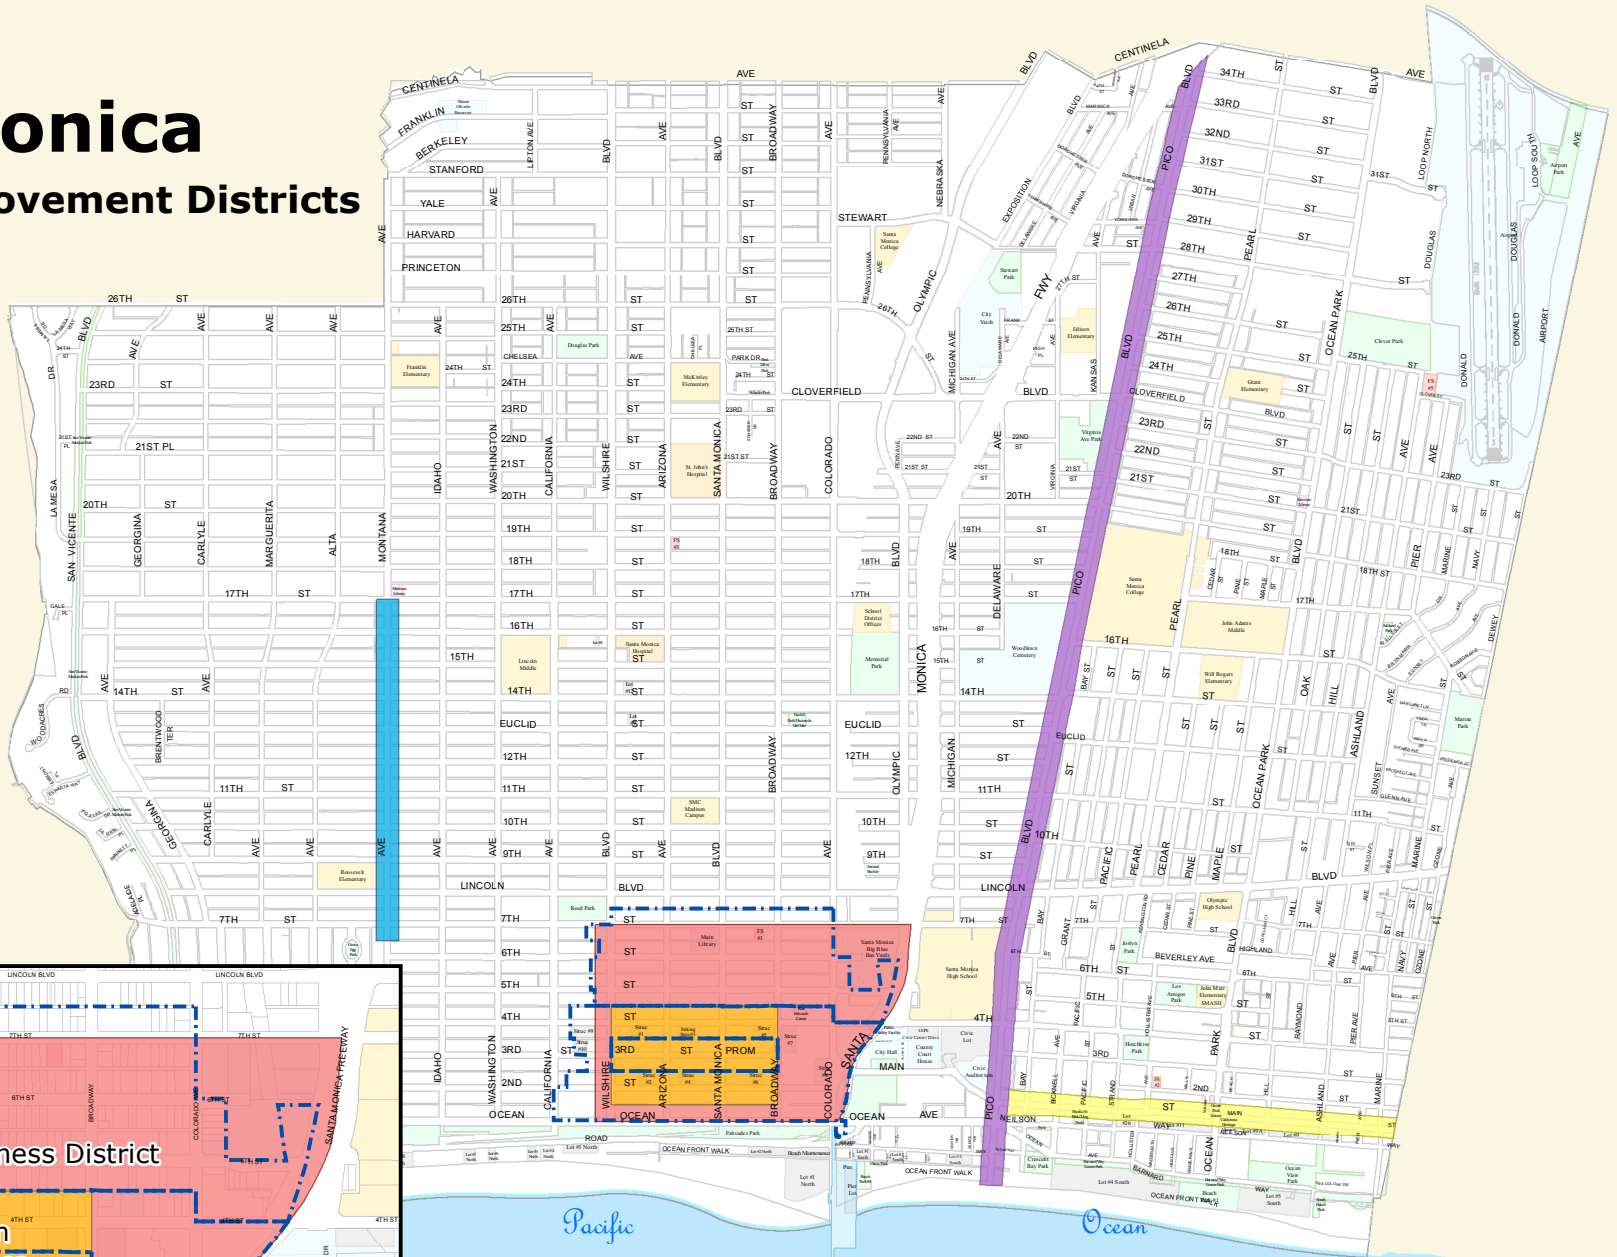

City of Santa Monica

Business Improvement Districts

- Montana Avenue
- Pico Boulevard
- Main Street
- Downtown Santa Monica
- Central Business District
- Property Based Assessment District