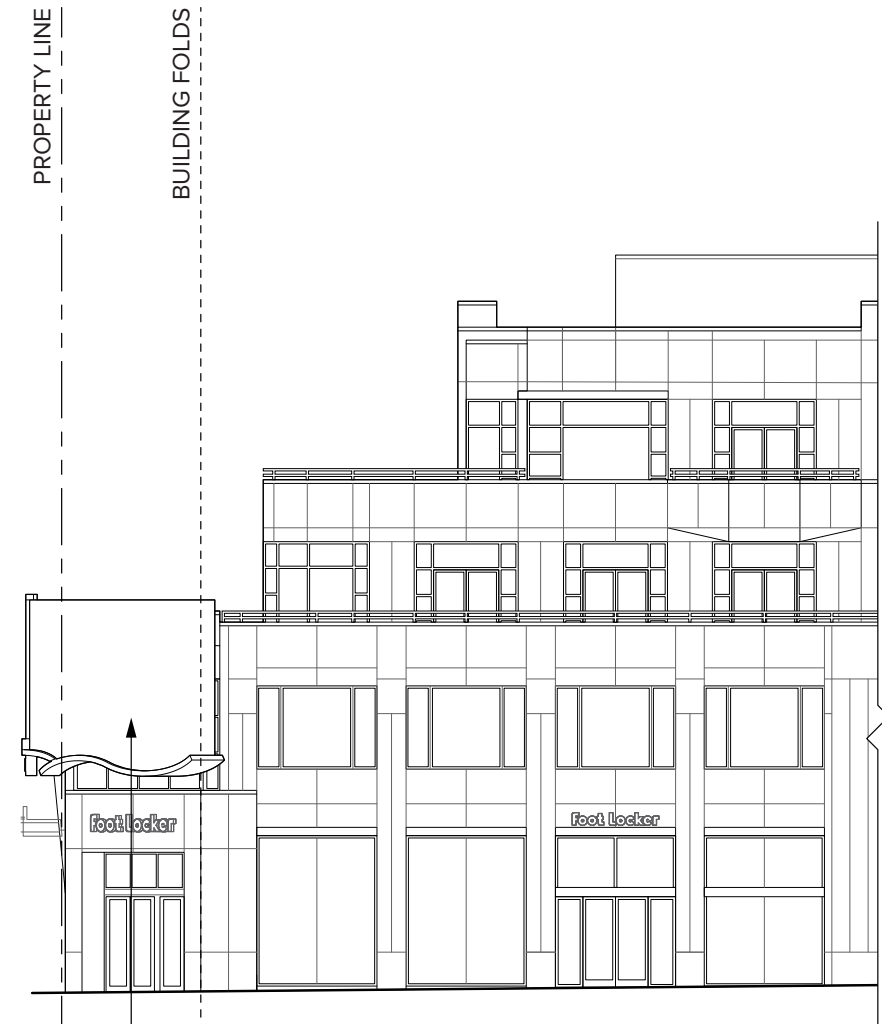

**301 ARIZONA AND 1253 3RD STREET PROMENADE
DIGITAL DISPLAY DA SUBMITTAL PLANS**

301 ARIZONA AVENUE AND 1253 3RD STREET PROMENADE

VICINITY MAP

301 ARIZONA AVENUE AND 1253 3RD STREET PROMENADE

SITE PHOTOS
AERIAL

301 ARIZONA AVENUE AND 1253 3RD STREET PROMENADE

SITE PHOTOS
3RD STREET PROMENADE

301 ARIZONA AVENUE AND 1253 3RD STREET PROMENADE

SITE PHOTOS
ARIZONA AVENUE

301 ARIZONA AVENUE AND 1253 3RD STREET PROMENADE

PLOT PLAN

301 ARIZONA AVENUE AND 1253 3RD STREET PROMENADE

MEDIA OPERATOR IDENTIFICATION
SIGNAGE, INTERNALLY ILLUMINATED
LETTERS 7" H x 10'-0" W

820 SF TOTAL
LED SIGNAGE

WEST ELEVATION
3RD STREET PROMENADE

SOUTH ELEVATION
ARIZONA AVENUE

301 ARIZONA AVENUE AND 1253 3RD STREET PROMENADE

PROJECT RENDERING
DAY VIEW

301 ARIZONA AVENUE AND 1253 3RD STREET PROMENADE

PROJECT RENDERING
NIGHT VIEW