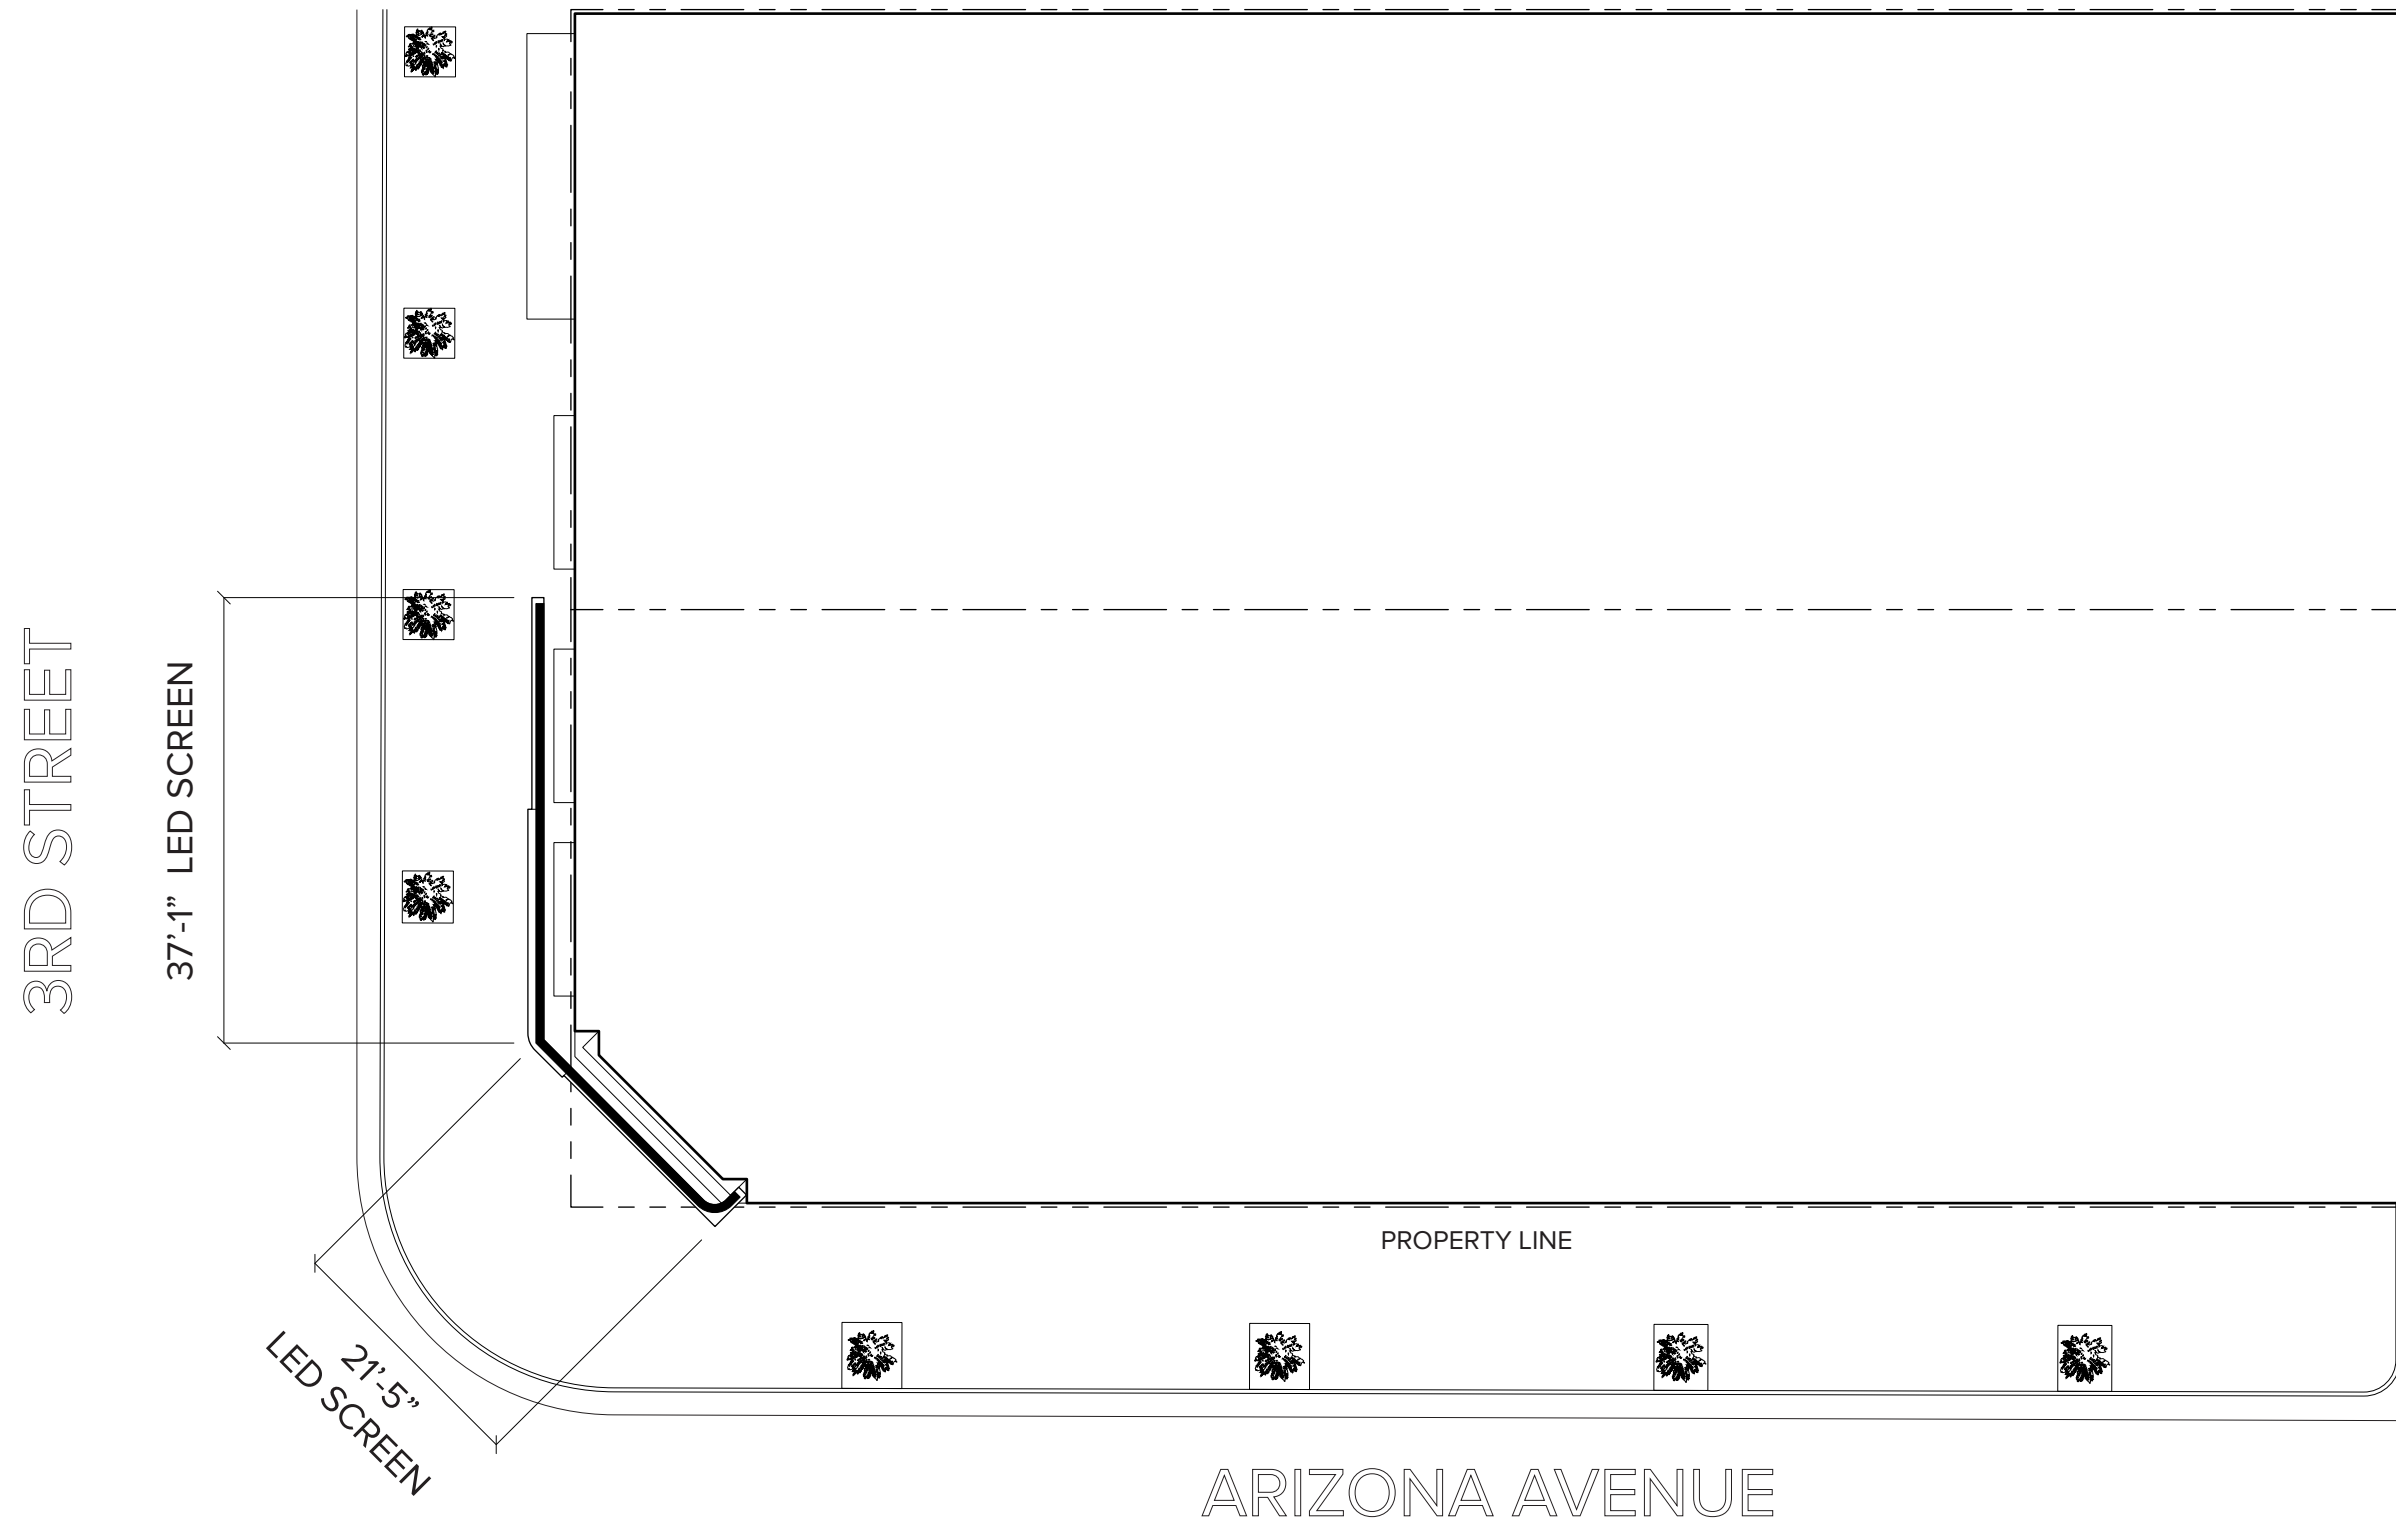

**301 ARIZONA AND 1253 3RD STREET PROMENADE
DIGITAL DISPLAY DA SUBMITTAL PLANS**

301 ARIZONA AVENUE AND 1253 3RD STREET PROMENADE

VICINITY MAP

301 ARIZONA AVENUE AND 1253 3RD STREET PROMENADE

SITE PHOTOS
AERIAL

301 ARIZONA AVENUE AND 1253 3RD STREET PROMENADE

SITE PHOTOS
3RD STREET PROMENADE

301 ARIZONA AVENUE AND 1253 3RD STREET PROMENADE

SITE PHOTOS
ARIZONA AVENUE

301 ARIZONA AVENUE AND 1253 3RD STREET PROMENADE

PLOT PLAN

301 ARIZONA AVENUE AND 1253 3RD STREET PROMENADE

MEDIA OPERATOR IDENTIFICATION
SIGNAGE, INTERNALLY ILLUMINATED
LETTERS 7" H x 10'-0" W

820 SF TOTAL
LED SIGNAGE

WEST ELEVATION
3RD STREET PROMENADE