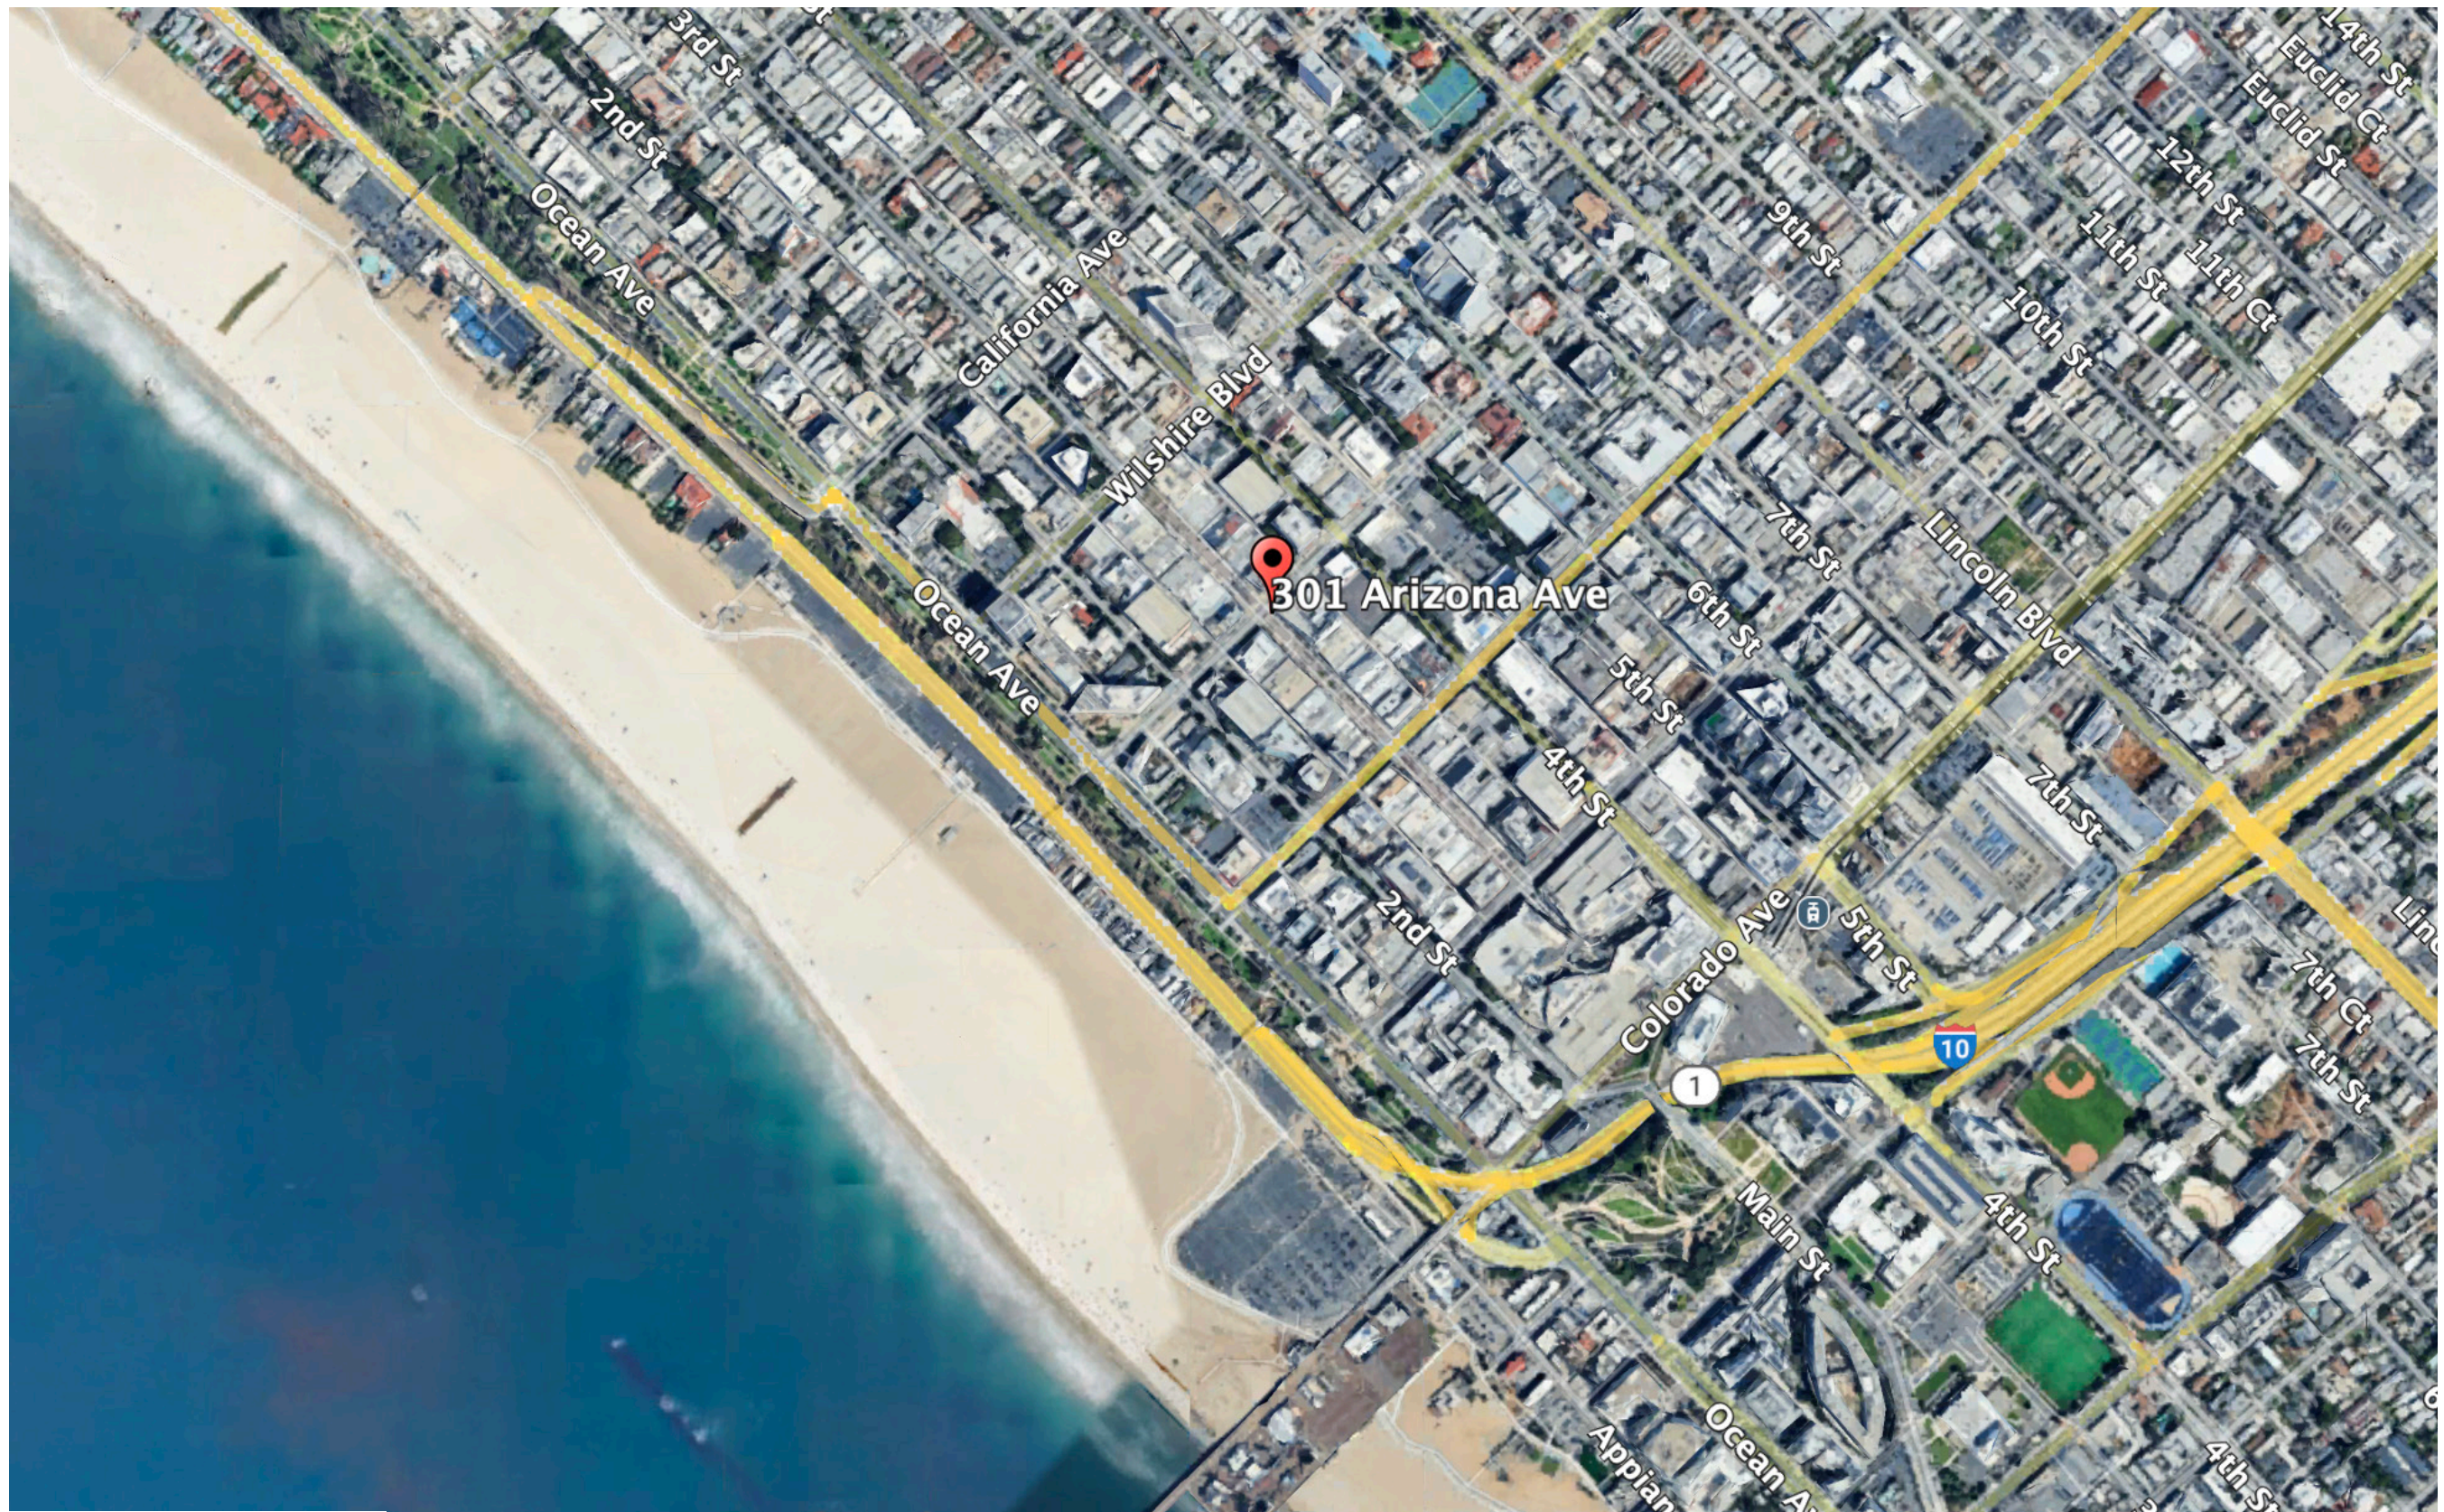

**301 ARIZONA AND 1253 3RD STREET PROMENADE
DIGITAL DISPLAY DA SUBMITTAL PLANS**

301 ARIZONA AVENUE AND 1253 3RD STREET PROMENADE

VICINITY MAP

301 ARIZONA AVENUE AND 1253 3RD STREET PROMENADE

SITE PHOTOS
AERIAL

301 ARIZONA AVENUE AND 1253 3RD STREET PROMENADE

SITE PHOTOS
3RD STREET PROMENADE

301 ARIZONA AVENUE AND 1253 3RD STREET PROMENADE

SITE PHOTOS
ARIZONA AVENUE

301 ARIZONA AVENUE AND 1253 3RD STREET PROMENADE

PLOT PLAN

301 ARIZONA AVENUE AND 1253 3RD STREET PROMENADE

MEDIA OPERATOR IDENTIFICATION
SIGNAGE, INTERNALLY ILLUMINATED
LETTERS 7" H x 10'-0" W

820 SF TOTAL
LED SIGNAGE

WEST ELEVATION
3RD STREET PROMENADE

SOUTH ELEVATION
ARIZONA AVENUE

301 ARIZONA AVENUE AND 1253 3RD STREET PROMENADE

PROJECT RENDERING
DAY VIEW

301 ARIZONA AVENUE AND 1253 3RD STREET PROMENADE

PROJECT RENDERING
NIGHT VIEW