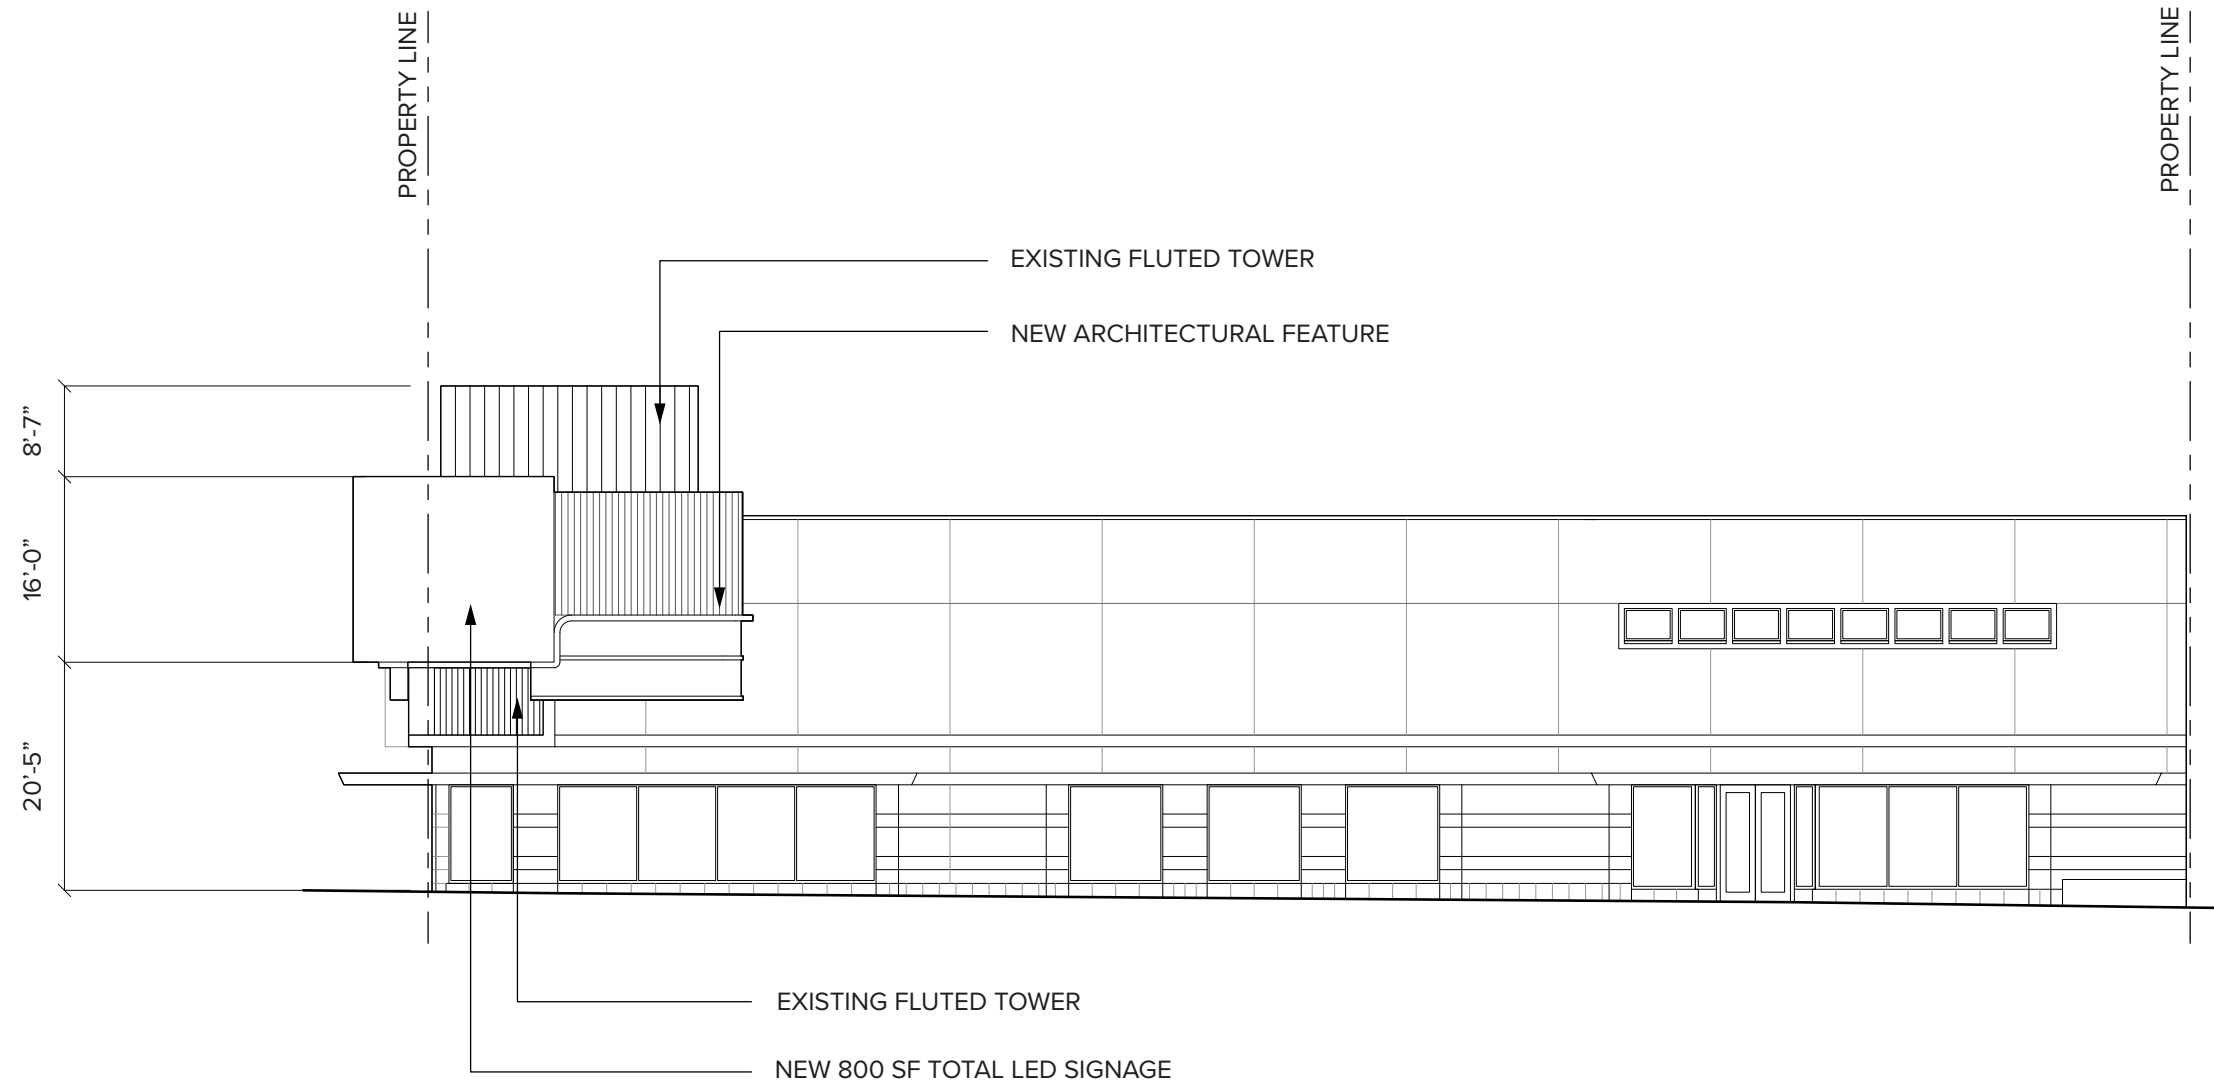

1202 3RD STREET PROMENADE

SITE PHOTOS
3RD STREET PROMENADE

SITE PHOTOS
WILSHIRE BOULEVARD

1202 3RD STREET PROMENADE

PLOT PLAN

1202 3RD STREET PROMENADE

NORTH ELEVATION
WILSHIRE BOULEVARD

1202 3RD STREET PROMENADE

EAST ELEVATION
3RD STREET PROMENADE

1202 3RD STREET PROMENADE

PROJECT RENDERING
DAY VIEW

PROJECT RENDERING
NIGHT VIEW