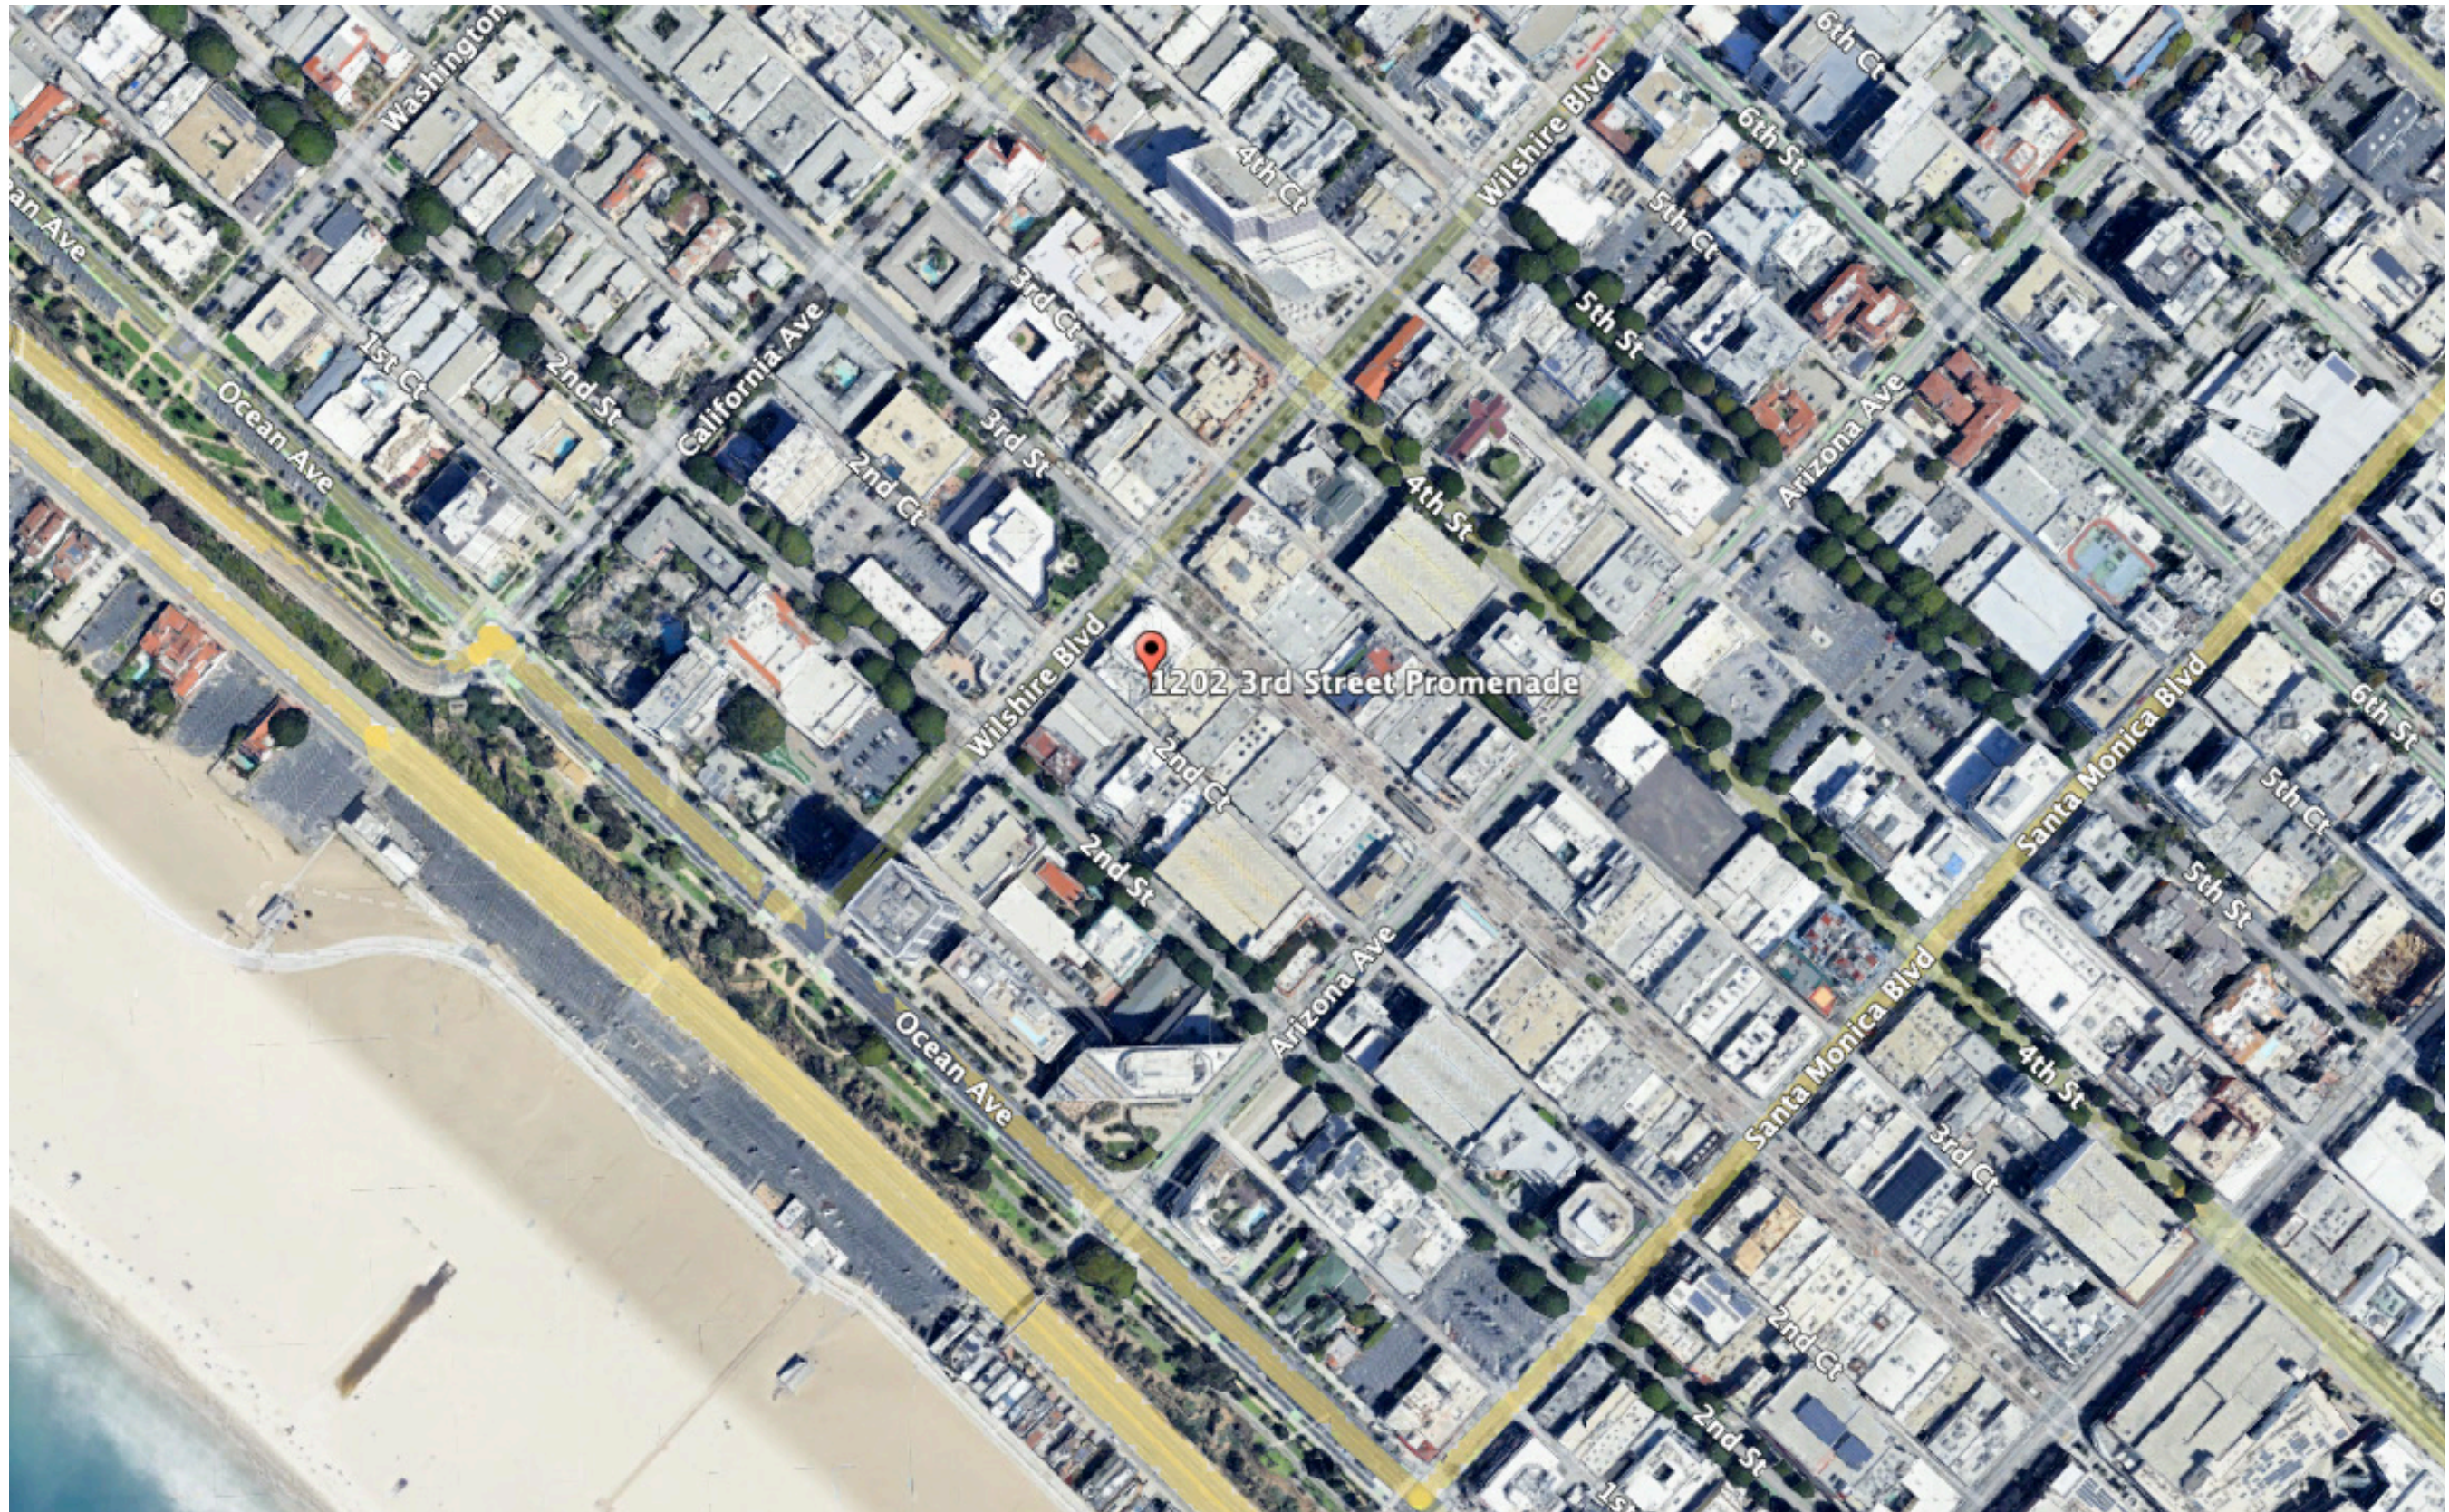

**1202 3RD STREET PROMENADE
DIGITAL DISPLAY DA SUBMITTAL PLANS**

1202 3RD STREET PROMENADE

VICINITY MAP

1202 3RD STREET PROMENADE

SITE PHOTOS
ADJACENT PROPERTIES

1202 3RD STREET PROMENADE

SITE PHOTOS
WILSHIRE BOULEVARD & 3RD STREET PROMENADE

1202 3RD STREET PROMENADE

SITE PHOTOS
3RD STREET PROMENADE

SITE PHOTOS
WILSHIRE BOULEVARD

1202 3RD STREET PROMENADE

PLOT PLAN

1202 3RD STREET PROMENADE

NORTH ELEVATION
WILSHIRE BOULEVARD

1202 3RD STREET PROMENADE

EAST ELEVATION
3RD STREET PROMENADE

1202 3RD STREET PROMENADE

PROJECT RENDERING
DAY VIEW

PROJECT RENDERING
NIGHT VIEW