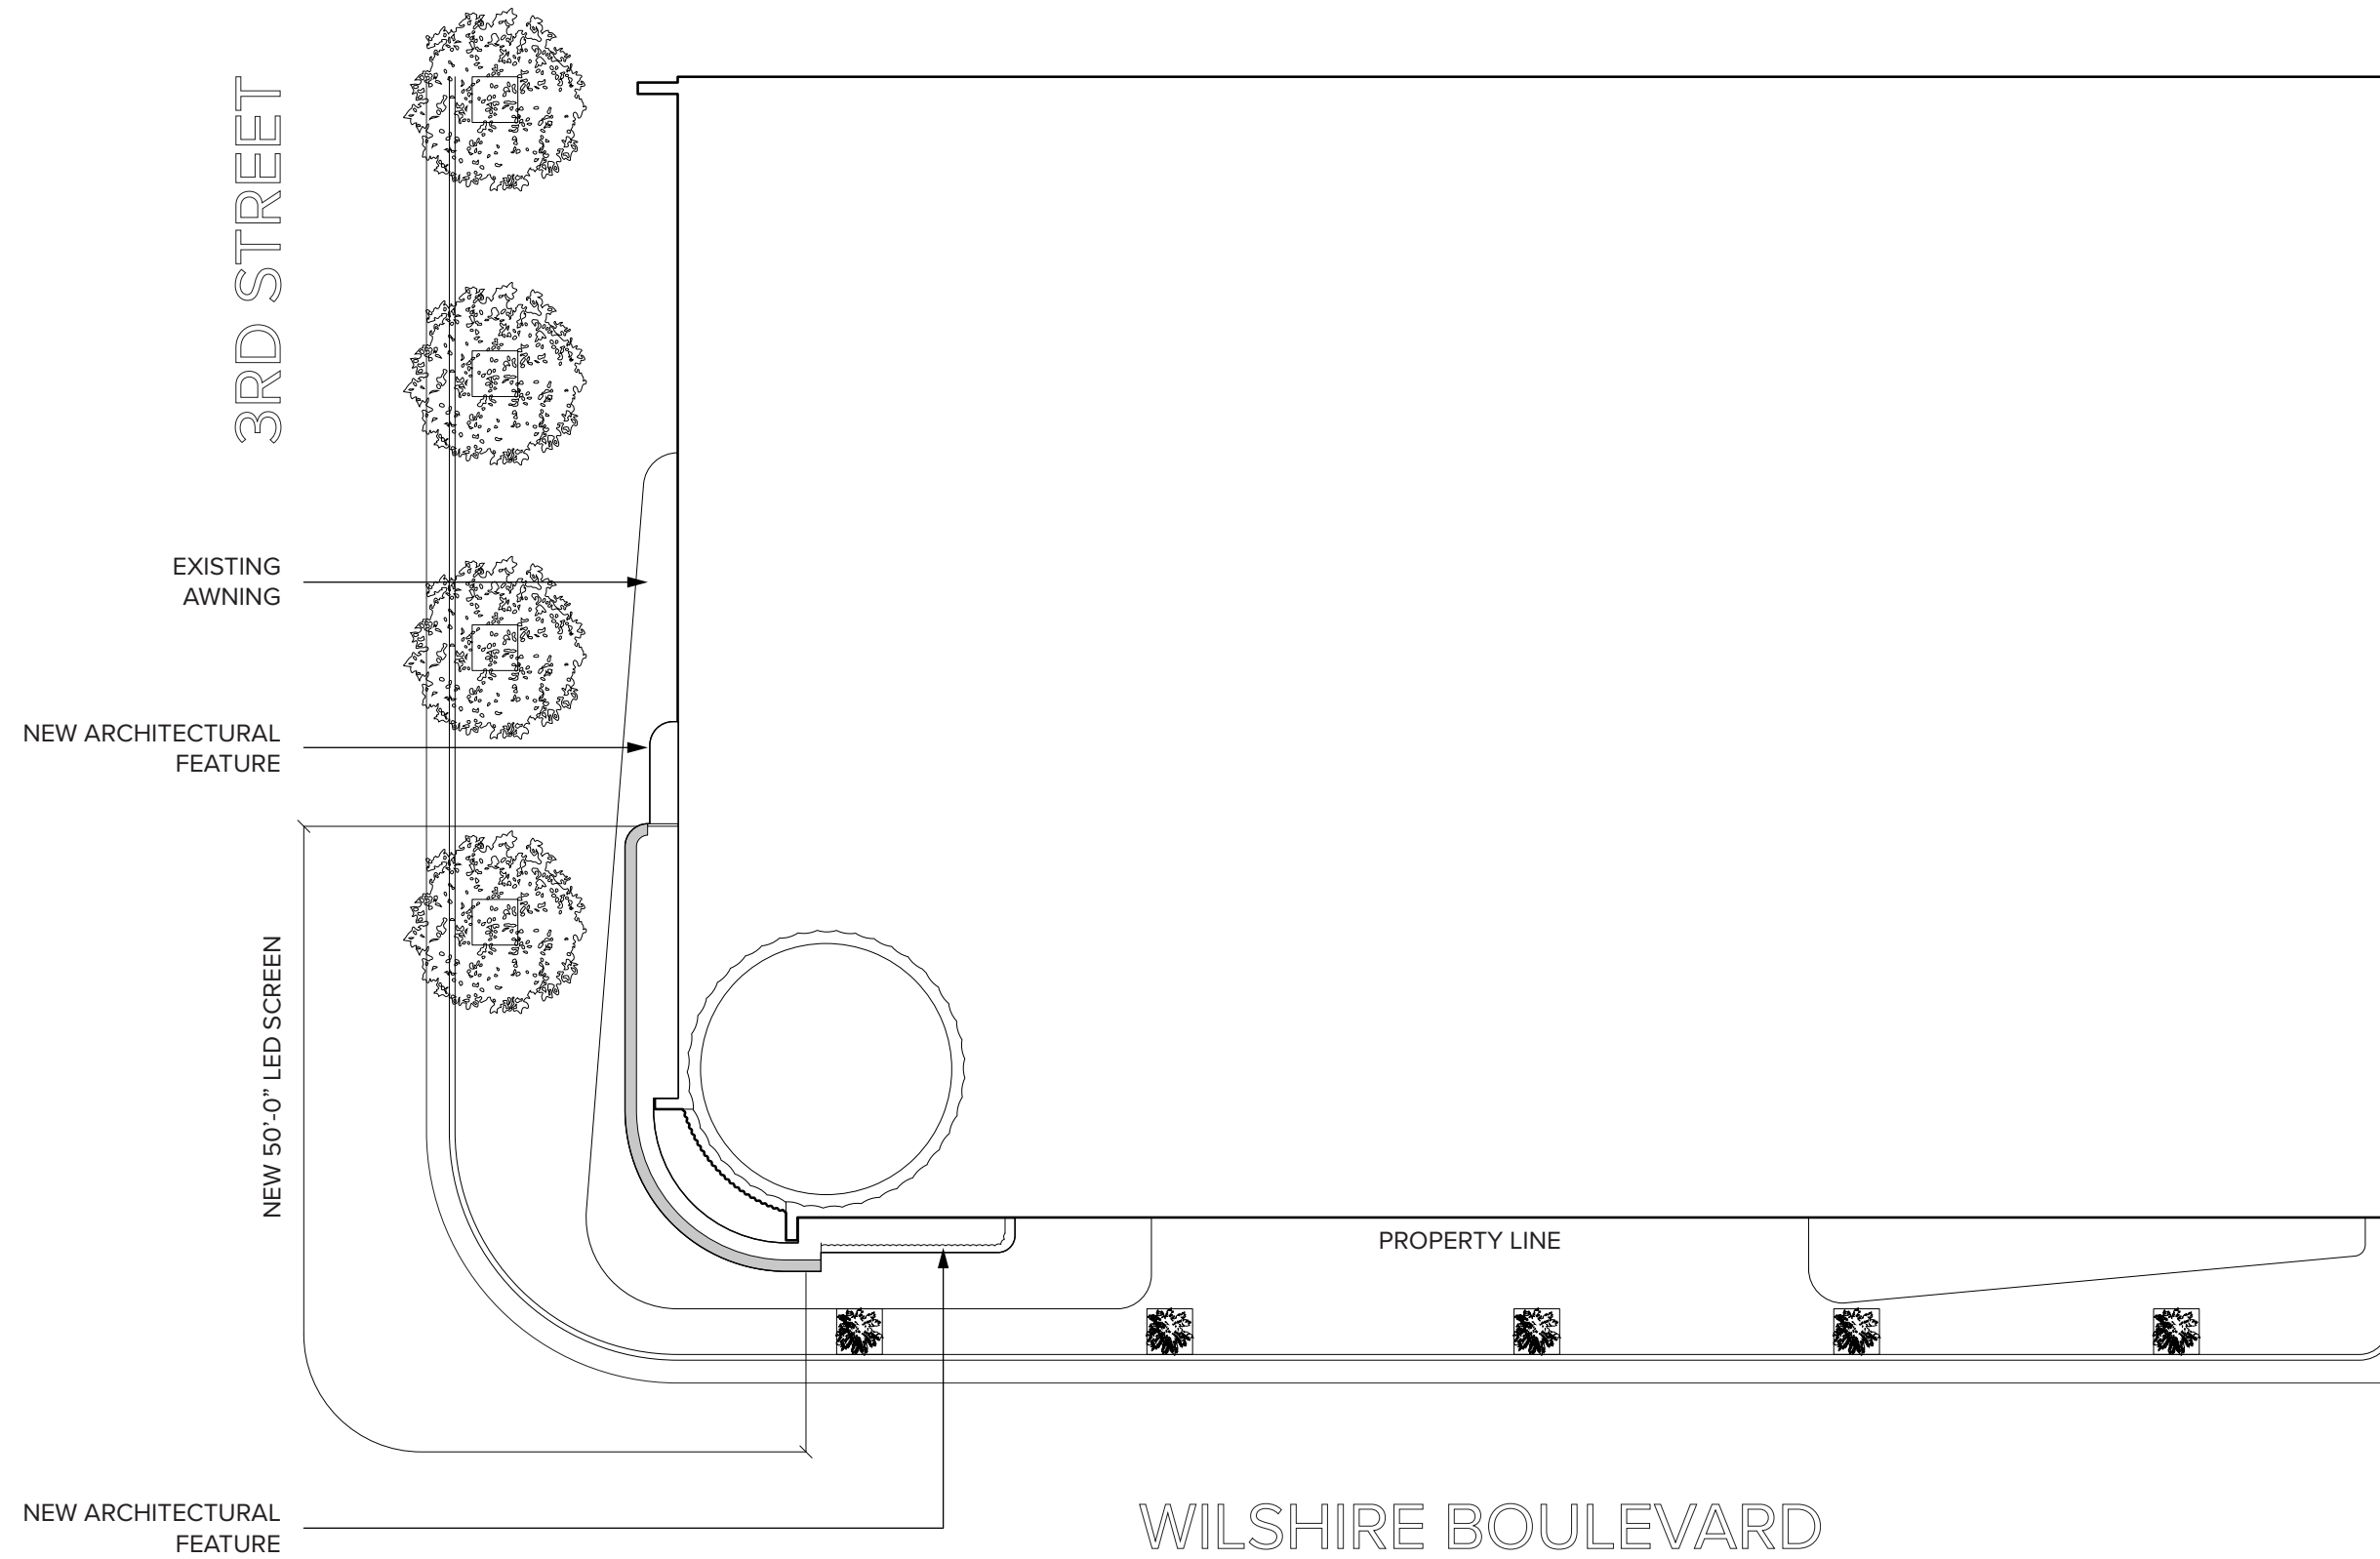

**1202 3RD STREET PROMENADE
DIGITAL DISPLAY DA SUBMITTAL PLANS**

1202 3RD STREET PROMENADE

VICINITY MAP

1202 3RD STREET PROMENADE

SITE PHOTOS
ADJACENT PROPERTIES

1202 3RD STREET PROMENADE

SITE PHOTOS
WILSHIRE BOULEVARD & 3RD STREET PROMENADE

1202 3RD STREET PROMENADE

SITE PHOTOS
3RD STREET PROMENADE

SITE PHOTOS
WILSHIRE BOULEVARD

1202 3RD STREET PROMENADE

PLOT PLAN

1202 3RD STREET PROMENADE

NORTH ELEVATION
WILSHIRE BOULEVARD

1202 3RD STREET PROMENADE

EAST ELEVATION
3RD STREET PROMENADE

1202 3RD STREET PROMENADE

PROJECT RENDERING
DAY VIEW

PROJECT RENDERING
NIGHT VIEW