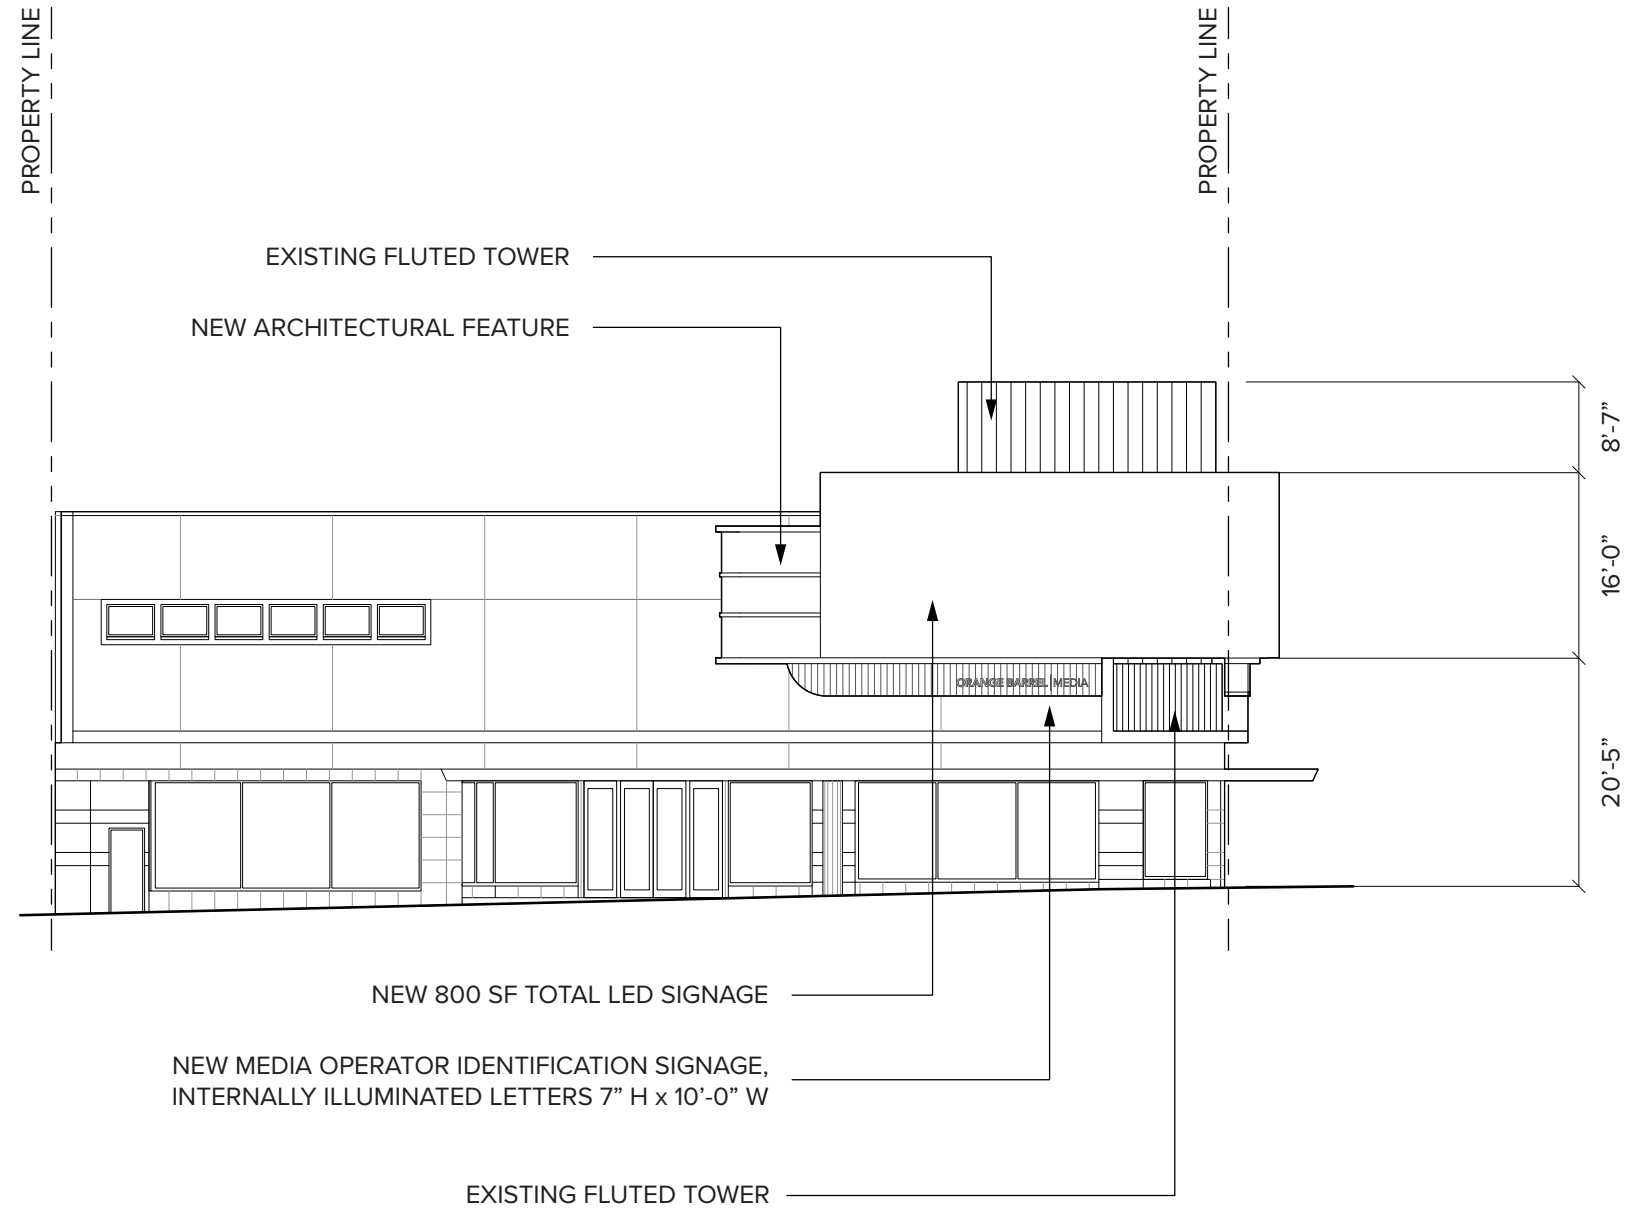

1202 3RD STREET PROMENADE

SITE PHOTOS
3RD STREET PROMENADE

SITE PHOTOS
WILSHIRE BOULEVARD

1202 3RD STREET PROMENADE

PLOT PLAN

1202 3RD STREET PROMENADE

NORTH ELEVATION
WILSHIRE BOULEVARD

1202 3RD STREET PROMENADE

EAST ELEVATION
3RD STREET PROMENADE

1202 3RD STREET PROMENADE

PROJECT RENDERING
DAY VIEW

PROJECT RENDERING
NIGHT VIEW