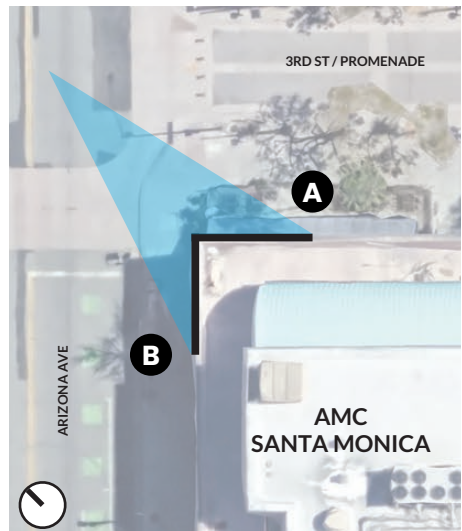

VIEWSHED

BEFORE

VIEW 01 - DIGITAL SIGNAGE SIMULATION (DAYTIME)

LOCATION A/B

ID	ASSET	SIZE (WXH)	PIXEL PITCH	QTY.	AREA (SQ/FT)
A	NEW EXTERIOR WALL-MOUNTED LED DIGITAL DISPLAY	20'-0"H 25'-0"W	8 mm	1	500
B	NEW EXTERIOR WALL-MOUNTED LED DIGITAL DISPLAY	20'-0"H 25'-0"W	8 mm	1	500

VIEWSHED

BEFORE

VIEW 02 - DIGITAL SIGNAGE SIMULATION (FOG / DAYTIME)

LOCATION A/B

ID	ASSET	SIZE (WXH)	PIXEL PITCH	QTY.	AREA (SQ/FT)
A	NEW EXTERIOR WALL-MOUNTED LED DIGITAL DISPLAY	20'-0"H 25'-0"W	8 mm	1	500
B	NEW EXTERIOR WALL-MOUNTED LED DIGITAL DISPLAY	20'-0"H 25'-0"W	8 mm	1	500

VIEWSHED

BEFORE

VIEW 03 - DIGITAL SIGNAGE SIMULATION (NIGHTTIME)

LOCATION A/B

ID	ASSET	SIZE (WXH)	PIXEL PITCH	QTY.	AREA (SQ/FT)
A	NEW EXTERIOR WALL-MOUNTED LED DIGITAL DISPLAY	20'-0"H 25'-0"W	8 mm	1	500
B	NEW EXTERIOR WALL-MOUNTED LED DIGITAL DISPLAY	20'-0"H 25'-0"W	8 mm	1	500

VIEWSHED

BEFORE

VIEW 04 - DIGITAL SIGNAGE SIMULATION (FOG / NIGHTTIME)

LOCATION A

ID	ASSET	SIZE (WXH)	PIXEL PITCH	QTY.	AREA (SQ/FT)
A	NEW EXTERIOR WALL-MOUNTED LED DIGITAL DISPLAY	20'-0"H 25'-0"W	8 mm	1	500