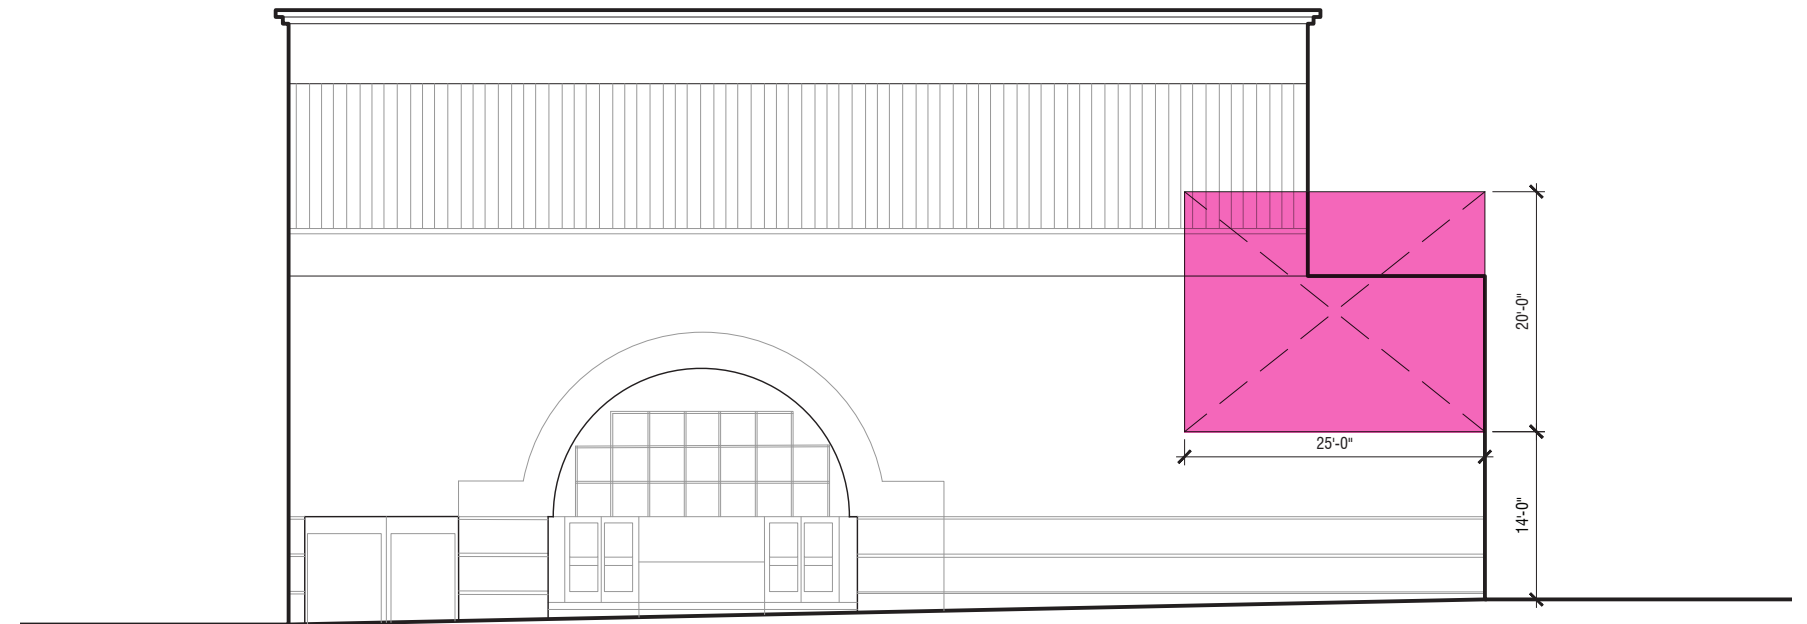

VIEWSHED

BEFORE

VIEW 04 - DIGITAL SIGNAGE SIMULATION (FOG / NIGHTTIME)

LOCATION A

ID	ASSET	SIZE (WXH)	PIXEL PITCH	QTY.	AREA (SQ/FT)
A	NEW EXTERIOR WALL-MOUNTED LED DIGITAL DISPLAY	20'-0"H 25'-0"W	8 mm	1	500

ELEVATION - NORTHEAST / 3RD ST PROMENADE
Scale: 1/16" = 1'-0"

APPROX. 20'-0"H X 25'-0"W
500 SQFT

LOCATION B

ID	ASSET	SIZE (WXH)	PIXEL PITCH	QTY.	AREA (SQ/FT)
B	NEW EXTERIOR WALL-MOUNTED LED DIGITAL DISPLAY	20'-0"H 25'-0"W	8 mm	1	500

ELEVATION - NORTHWEST / ARIZONA AVE
Scale: 1/16" = 1'-0"

APPROX. 20'-0"H X 25'-0"W
500 SQFT

THANK YOU!