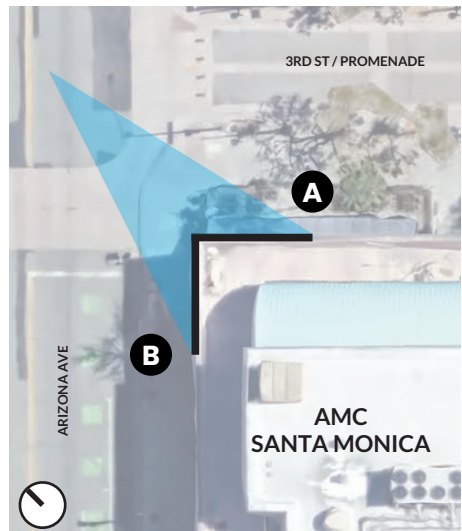

SITE PLAN
NOT TO SCALE

LOCATION A/B

ID	ASSET	SIZE (WXH)	PIXEL PITCH	QTY.	AREA (SQ/FT)
A	NEW EXTERIOR WALL-MOUNTED LED DIGITAL DISPLAY	20'-0"H 25'-0"W	8 mm	1	500
B	NEW EXTERIOR WALL-MOUNTED LED DIGITAL DISPLAY	20'-0"H 25'-0"W	8 mm	1	500

VIEWSHED

BEFORE

VIEW 01 - DIGITAL SIGNAGE SIMULATION (DAYTIME)

LOCATION A/B

ID	ASSET	SIZE (WXH)	PIXEL PITCH	QTY.	AREA (SQ/FT)
A	NEW EXTERIOR WALL-MOUNTED LED DIGITAL DISPLAY	20'-0"H 25'-0"W	8 mm	1	500
B	NEW EXTERIOR WALL-MOUNTED LED DIGITAL DISPLAY	20'-0"H 25'-0"W	8 mm	1	500

VIEWSHED

BEFORE

VIEW 02 - DIGITAL SIGNAGE SIMULATION (FOG / DAYTIME)

LOCATION A/B

ID	ASSET	SIZE (WXH)	PIXEL PITCH	QTY.	AREA (SQ/FT)
A	NEW EXTERIOR WALL-MOUNTED LED DIGITAL DISPLAY	20'-0"H 25'-0"W	8 mm	1	500
B	NEW EXTERIOR WALL-MOUNTED LED DIGITAL DISPLAY	20'-0"H 25'-0"W	8 mm	1	500

VIEWSHED

BEFORE

VIEW 03 - DIGITAL SIGNAGE SIMULATION (NIGHTTIME)

LOCATION A/B

ID	ASSET	SIZE (WXH)	PIXEL PITCH	QTY.	AREA (SQ/FT)
A	NEW EXTERIOR WALL-MOUNTED LED DIGITAL DISPLAY	20'-0"H 25'-0"W	8 mm	1	500
B	NEW EXTERIOR WALL-MOUNTED LED DIGITAL DISPLAY	20'-0"H 25'-0"W	8 mm	1	500