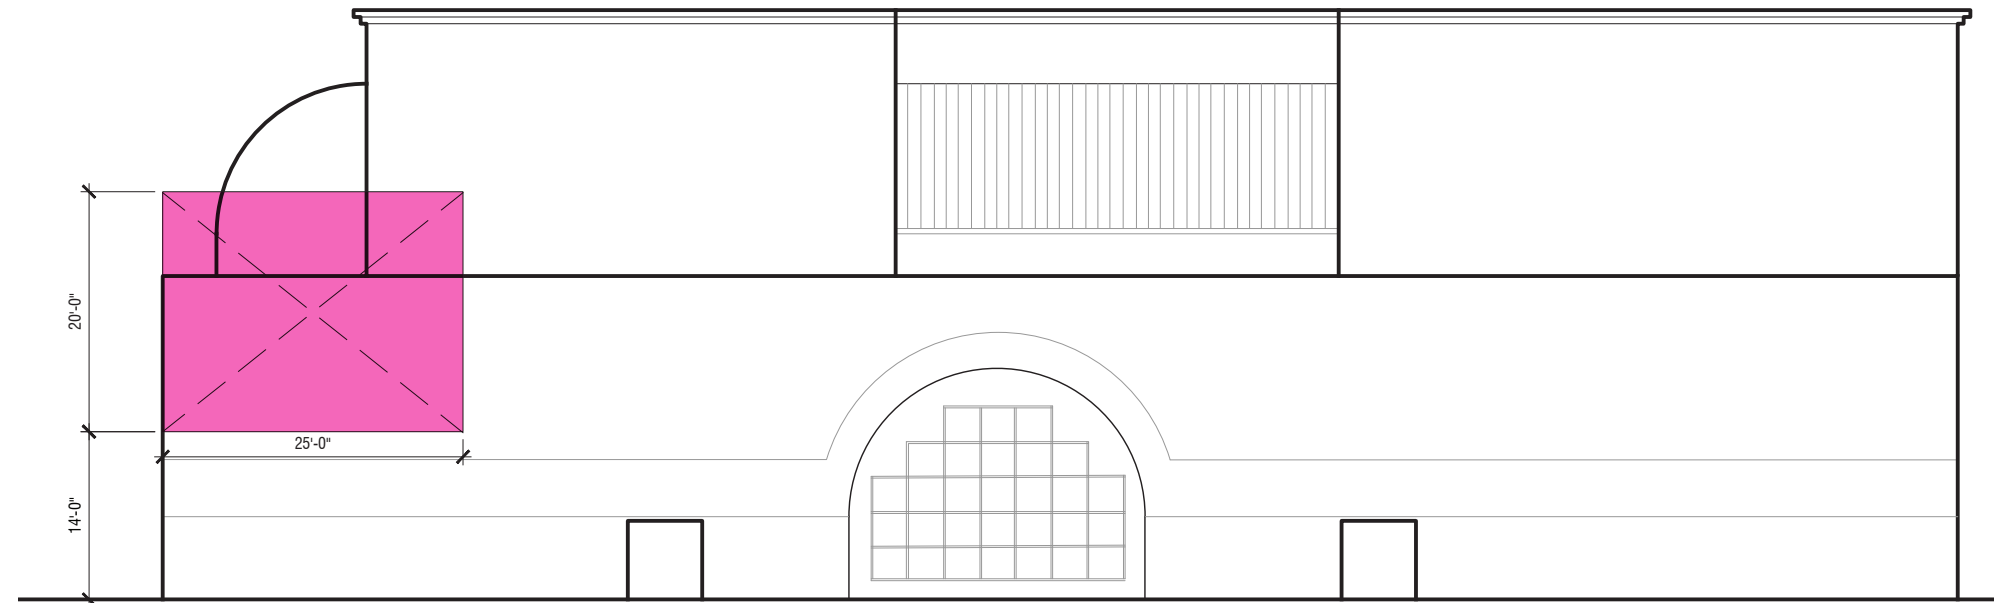

VIEWSHED

BEFORE

VIEW 04 - DIGITAL SIGNAGE SIMULATION (FOG / NIGHTTIME)

LOCATION A

ID	ASSET	SIZE (WXH)	PIXEL PITCH	QTY.	AREA (SQ/FT)
A	NEW EXTERIOR WALL-MOUNTED LED DIGITAL DISPLAY	20'-0"H 25'-0"W	8 mm	1	500

ELEVATION - NORTHWEST / ARIZONA AVE
Scale: 1/16" = 1'-0"

APPROX. 20'-0"H X 25'-0"W
500 SQFT

THANK YOU!