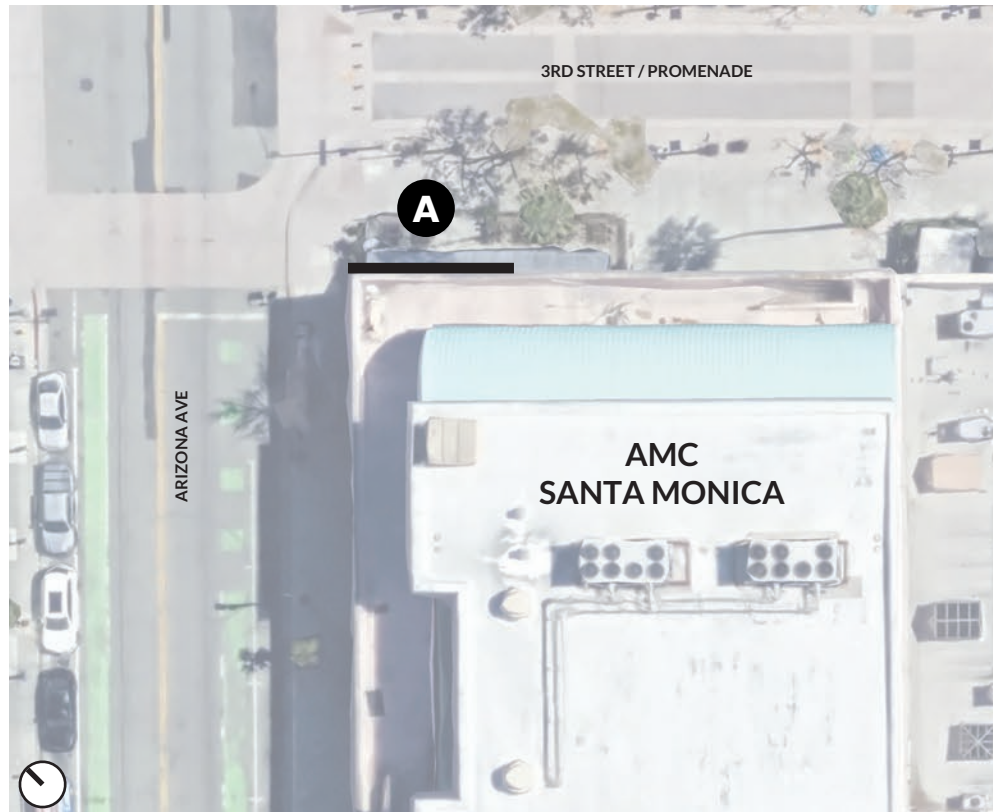

VIEWSHED

BEFORE

VIEW 03 - DIGITAL SIGNAGE SIMULATION (NIGHTTIME)

LOCATION A/B

ID	ASSET	SIZE (WXH)	PIXEL PITCH	QTY.	AREA (SQ/FT)
A	NEW EXTERIOR WALL-MOUNTED LED DIGITAL DISPLAY	20'-0"H 25'-0"W	8 mm	1	500
B	NEW EXTERIOR WALL-MOUNTED LED DIGITAL DISPLAY	20'-0"H 25'-0"W	8 mm	1	500

VIEWSHED

BEFORE

VIEW 04 - DIGITAL SIGNAGE SIMULATION (FOG / NIGHTTIME)

LOCATION A

ID	ASSET	SIZE (WXH)	PIXEL PITCH	QTY.	AREA (SQ/FT)
A	NEW EXTERIOR WALL-MOUNTED LED DIGITAL DISPLAY	20'-0"H 25'-0"W	8 mm	1	500

ELEVATION - NORTHEAST / 3RD ST PROMENADE
Scale: 1/16" = 1'-0"

APPROX. 20'-0"H X 25'-0"W
500 SQFT

LOCATION B

ID	ASSET	SIZE (WXH)	PIXEL PITCH	QTY.	AREA (SQ/FT)
B	NEW EXTERIOR WALL-MOUNTED LED DIGITAL DISPLAY	20'-0"H 25'-0"W	8 mm	1	500