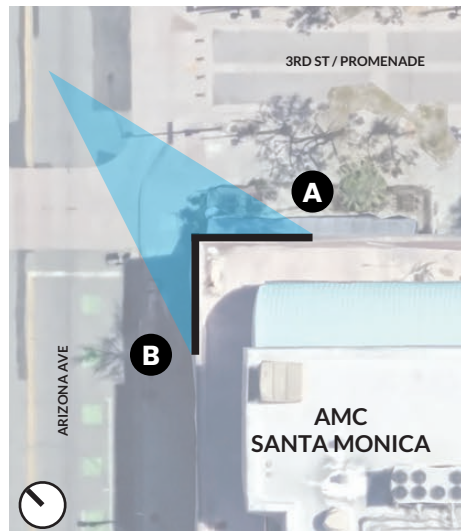

VIEWSHED

BEFORE

VIEW 02 - DIGITAL SIGNAGE SIMULATION (FOG / DAYTIME)

LOCATION A/B

ID	ASSET	SIZE (WXH)	PIXEL PITCH	QTY.	AREA (SQ/FT)
A	NEW EXTERIOR WALL-MOUNTED LED DIGITAL DISPLAY	20'-0"H 25'-0"W	8 mm	1	500
B	NEW EXTERIOR WALL-MOUNTED LED DIGITAL DISPLAY	20'-0"H 25'-0"W	8 mm	1	500

VIEWSHED

BEFORE

VIEW 03 - DIGITAL SIGNAGE SIMULATION (NIGHTTIME)

LOCATION A/B

ID	ASSET	SIZE (WXH)	PIXEL PITCH	QTY.	AREA (SQ/FT)
A	NEW EXTERIOR WALL-MOUNTED LED DIGITAL DISPLAY	20'-0"H 25'-0"W	8 mm	1	500
B	NEW EXTERIOR WALL-MOUNTED LED DIGITAL DISPLAY	20'-0"H 25'-0"W	8 mm	1	500

VIEWSHED

BEFORE

VIEW 04 - DIGITAL SIGNAGE SIMULATION (FOG / NIGHTTIME)

LOCATION A

ID	ASSET	SIZE (WXH)	PIXEL PITCH	QTY.	AREA (SQ/FT)
A	NEW EXTERIOR WALL-MOUNTED LED DIGITAL DISPLAY	20'-0"H 25'-0"W	8 mm	1	500

ELEVATION - NORTHEAST / 3RD ST PROMENADE
Scale: 1/16" = 1'-0"

APPROX. 20'-0"H X 25'-0"W
500 SQFT

LOCATION B

ID	ASSET	SIZE (WXH)	PIXEL PITCH	QTY.	AREA (SQ/FT)
B	NEW EXTERIOR WALL-MOUNTED LED DIGITAL DISPLAY	20'-0"H 25'-0"W	8 mm	1	500