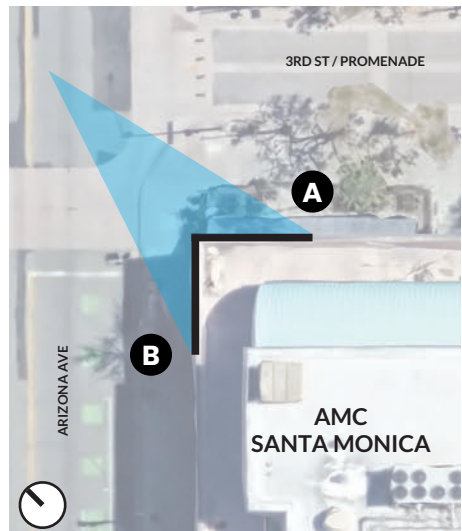

ID	ASSET	SIZE (WXH)	PIXEL PITCH	QTY.	AREA (SQ/FT)
A	NEW EXTERIOR WALL-MOUNTED LED DIGITAL DISPLAY	20'-0"H X 25'-0"W	8 mm	1	500
B	NEW EXTERIOR WALL-MOUNTED LED DIGITAL DISPLAY	20'-0"H X 25'-0"W	8 mm	1	500

SITE PLAN
NOT TO SCALE

LOCATION A/B

ID	ASSET	SIZE (WXH)	PIXEL PITCH	QTY.	AREA (SQ/FT)
A	NEW EXTERIOR WALL-MOUNTED LED DIGITAL DISPLAY	20'-0"H 25'-0"W	8 mm	1	500
B	NEW EXTERIOR WALL-MOUNTED LED DIGITAL DISPLAY	20'-0"H 25'-0"W	8 mm	1	500

VIEWSHED

BEFORE

VIEW 01 - DIGITAL SIGNAGE SIMULATION (DAYTIME)

LOCATION A/B

ID	ASSET	SIZE (WXH)	PIXEL PITCH	QTY.	AREA (SQ/FT)
A	NEW EXTERIOR WALL-MOUNTED LED DIGITAL DISPLAY	20'-0"H 25'-0"W	8 mm	1	500
B	NEW EXTERIOR WALL-MOUNTED LED DIGITAL DISPLAY	20'-0"H 25'-0"W	8 mm	1	500

VIEWSHED

BEFORE

VIEW 02 - DIGITAL SIGNAGE SIMULATION (FOG / DAYTIME)

LOCATION A/B

ID	ASSET	SIZE (WXH)	PIXEL PITCH	QTY.	AREA (SQ/FT)
A	NEW EXTERIOR WALL-MOUNTED LED DIGITAL DISPLAY	20'-0"H 25'-0"W	8 mm	1	500
B	NEW EXTERIOR WALL-MOUNTED LED DIGITAL DISPLAY	20'-0"H 25'-0"W	8 mm	1	500