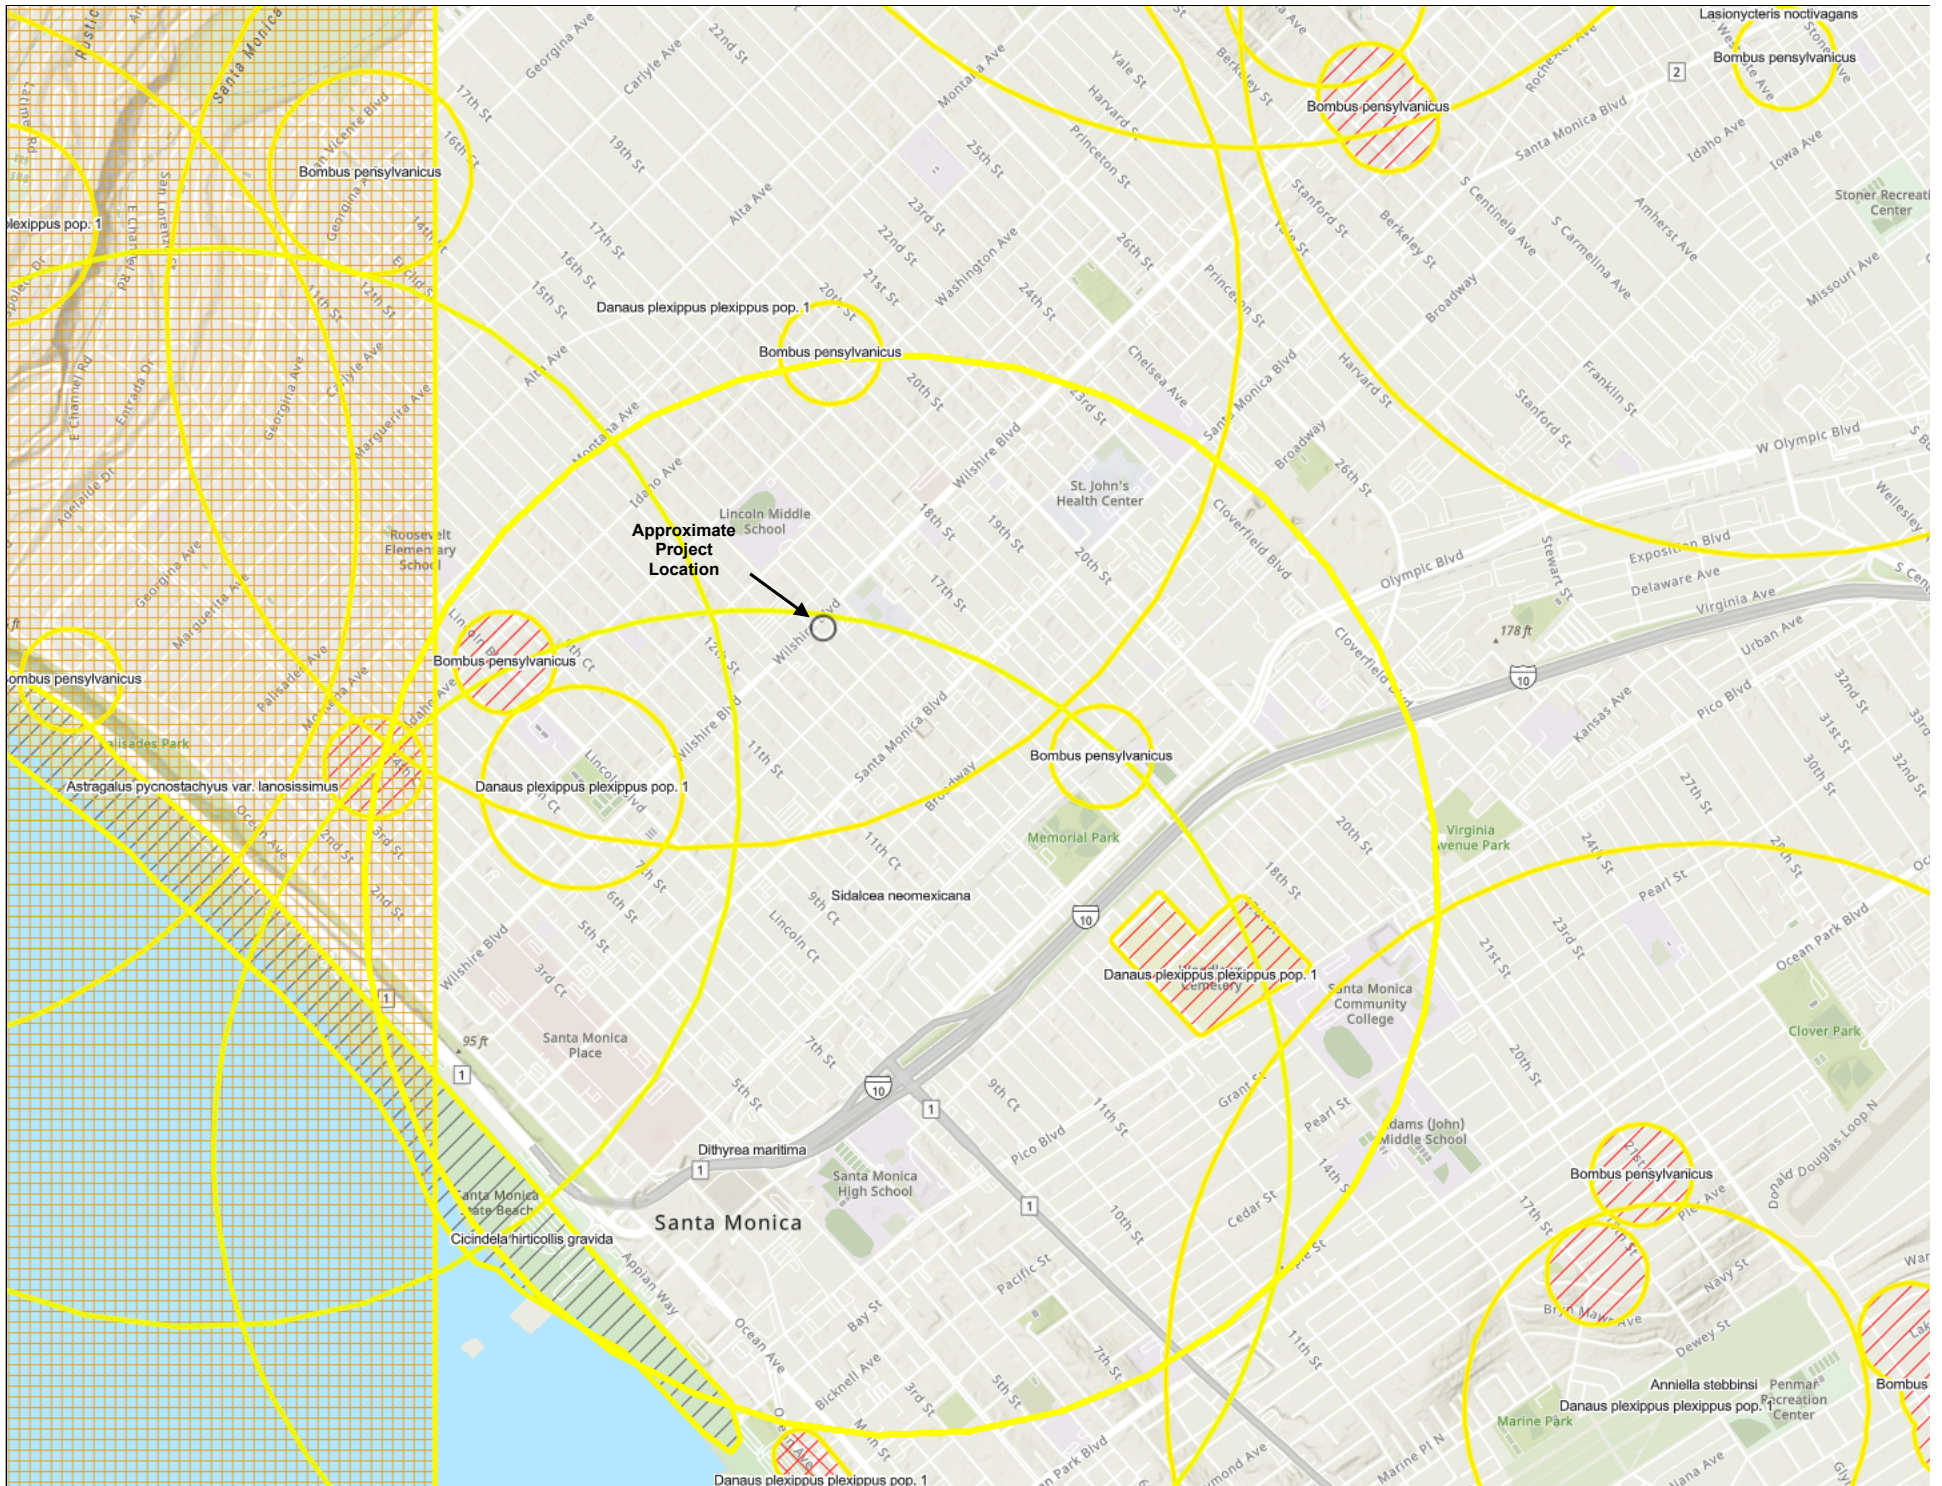

1402 Wilshire Blvd BIOS

Map Legend

California Natural Diversity Database (CNDDDB) Commercial [ds85]

Symbology

- Plant (80m)
- Plant (specific)
- Plant (non-specific)
- Plant (circular)
- Animal (80m)
- Animal (specific)
- Animal (non-specific)
- Animal (circular)
- Terrestrial Comm. (80m)
- Terrestrial Comm. (specific)
- Terrestrial Comm. (non-specific)
- Terrestrial Comm. (circular)
- Aquatic Comm. (80m)
- Aquatic Comm. (specific)
- Aquatic Comm. (non-specific)
- Aquatic Comm. (circular)
- Multiple (80m)
- Multiple (specific)
- Multiple (non-specific)
- Multiple (circular)
- Sensitive EO's (Commercial only)